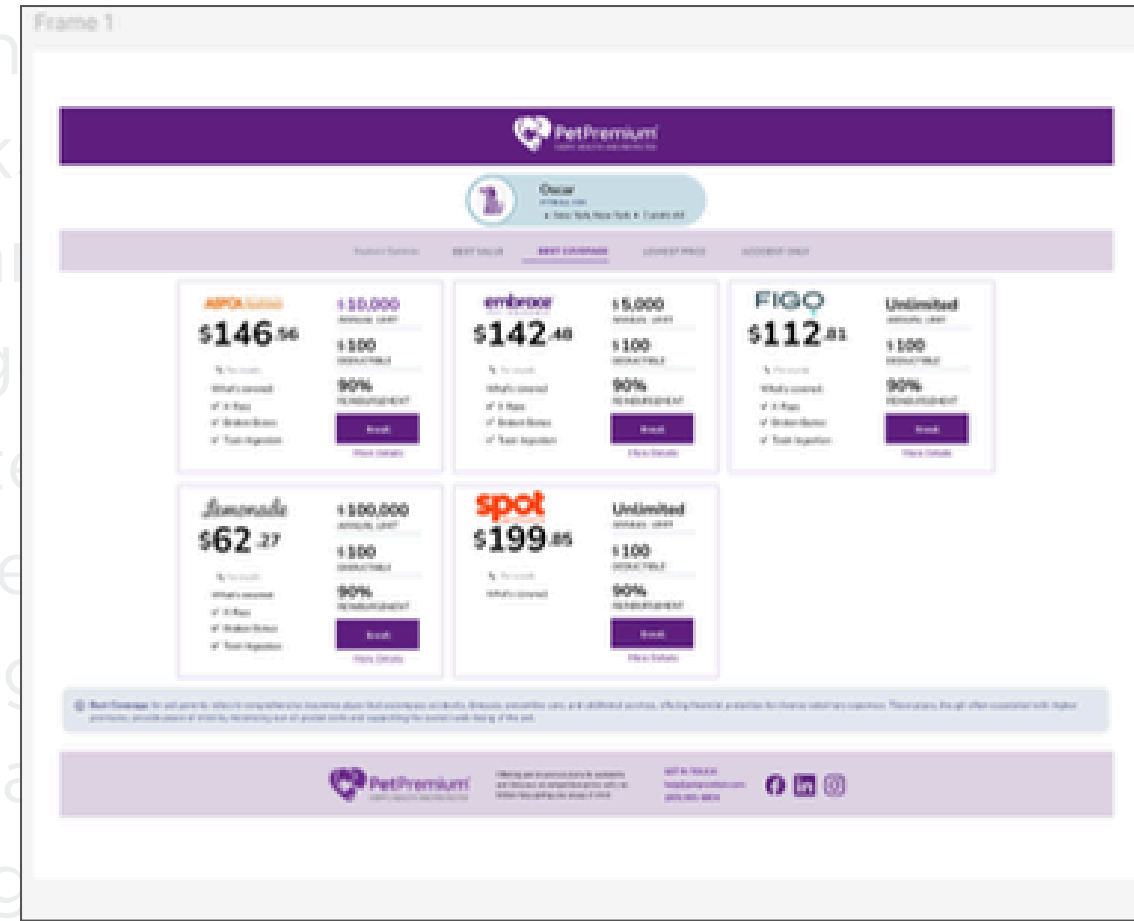

Figma Wireframes