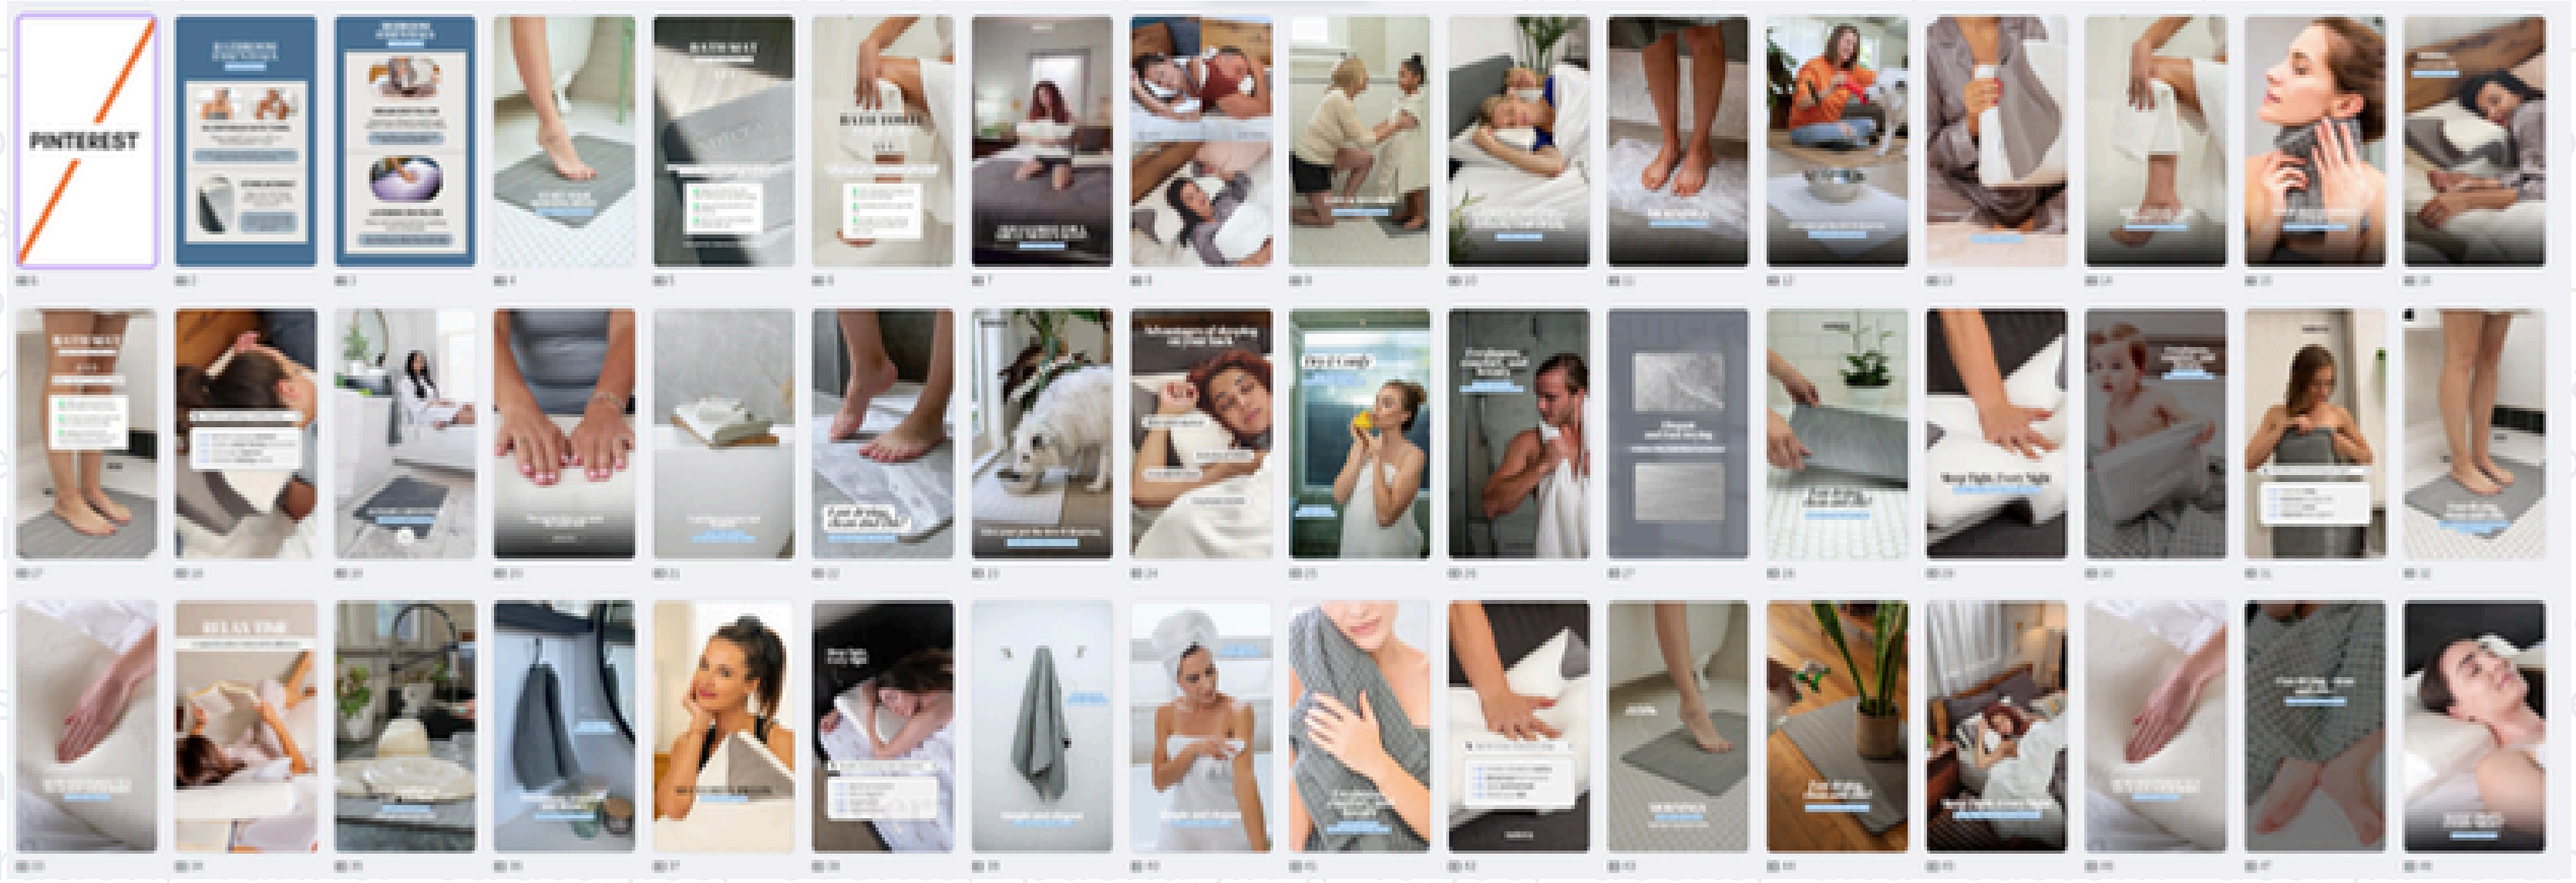

branding, strategy, websites, social media, videos, email marketing, ecommerce, advertising, SEO, brochures, presentations, landing pages, digital marketing, print, lead generation, funnel strategies,

event
video
digital
custo
adver
funne
social
landin
decks
ecom
gener

media,
pages,
, and
erch
ation,
sites,
tions,
ogos,
eting,
, lead
nding,

strategy, websites, social medi
presentations, landing pages,
packaging, logos, decks, and
email marketing, ecommerce,
marketing, print, lead generat
design. branding, strategy, web