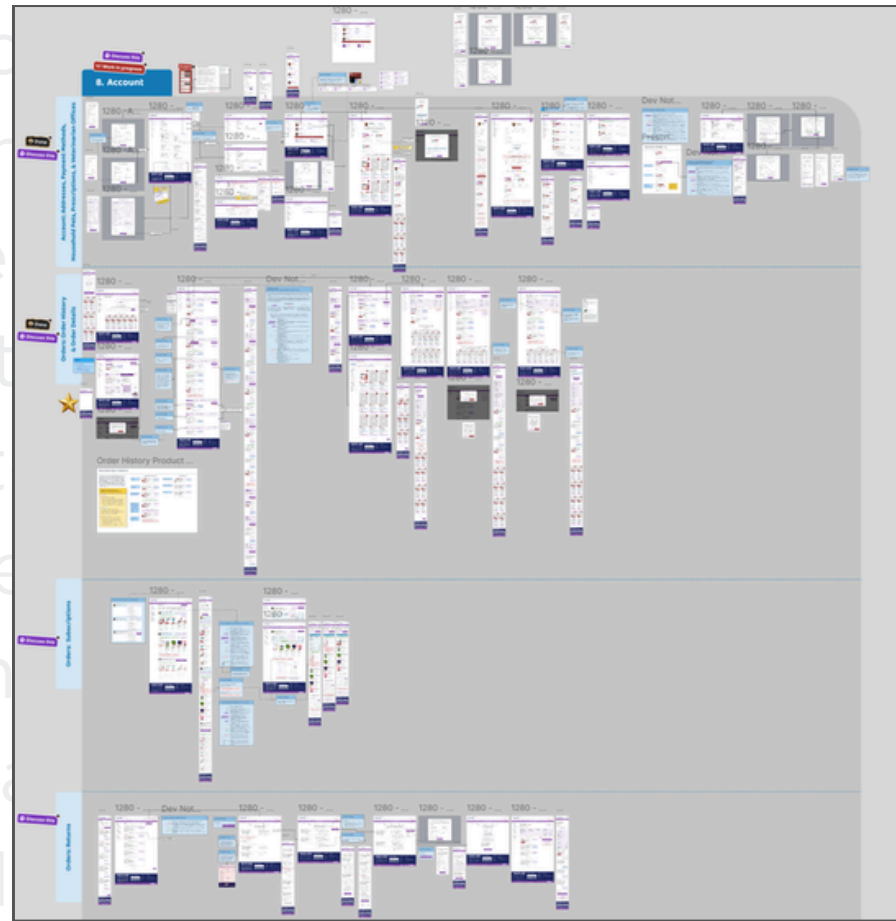

Figma Wireframes