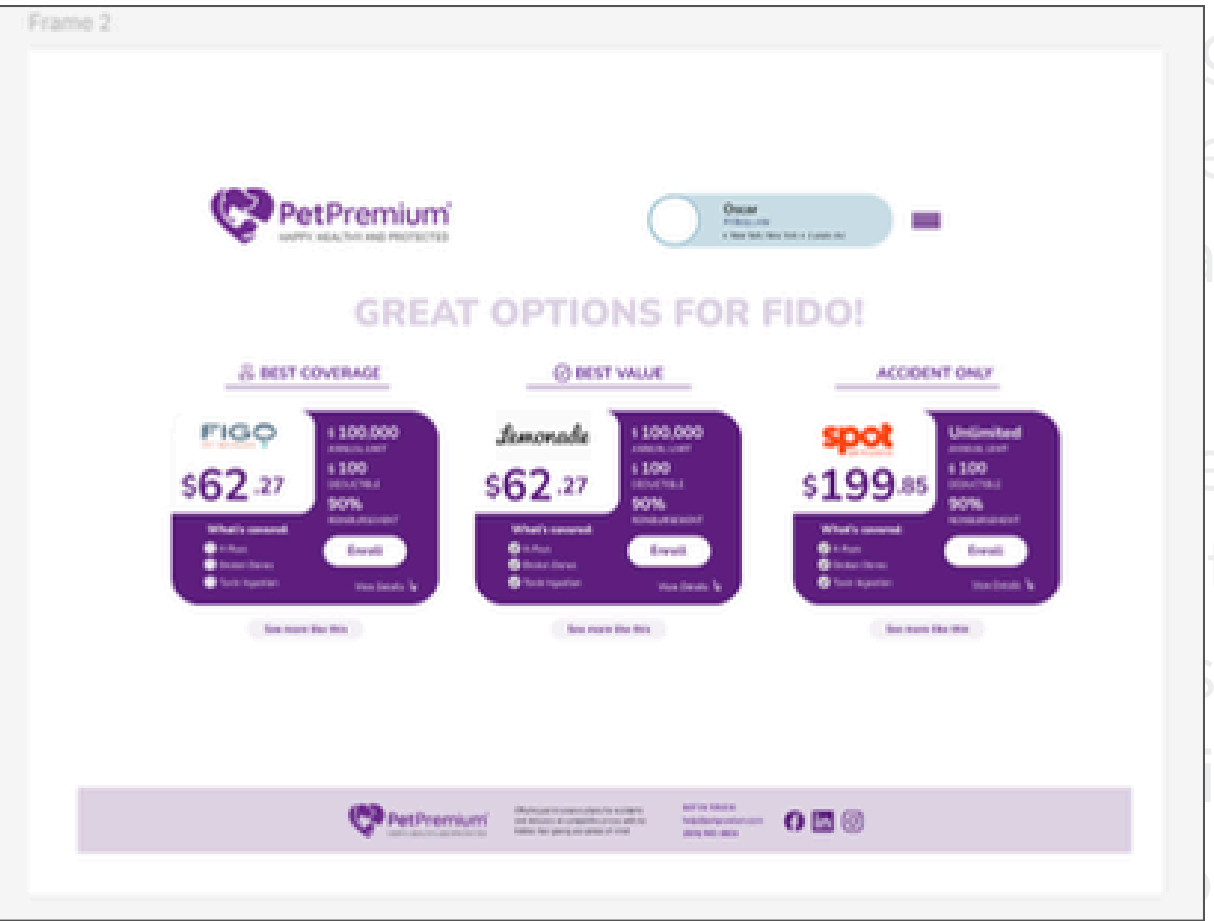

Figma Wireframes