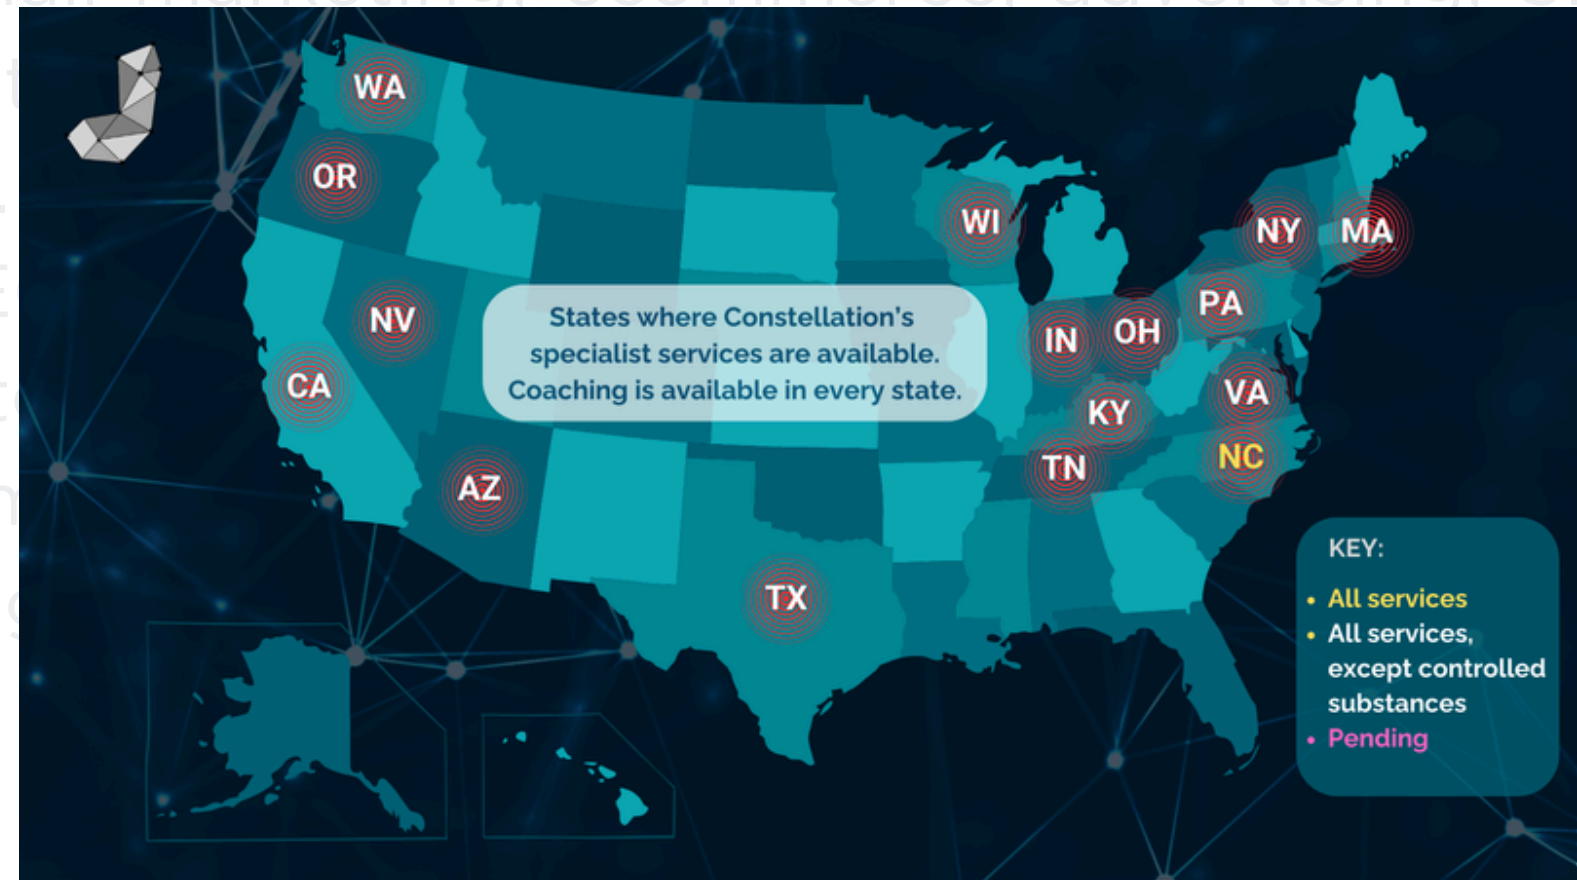

22 REASONS TO CHOOSE CITY GUIDE

- ✔ Concierge recommendations
- ✔ CITY GUIDE editorial
- ✔ CITY MAP
- ✔ CityGuideNY.com
- ✔ 30k email distribution
- ✔ EVERYTHING TO DO facebook group - 100,000 members
- ✔ Meaningful connections for clients in the industry

CITY GUIDE MEDIA DELIVERS COMPLETE PRINT AND DIGITAL COVERAGE ACROSS NYC TOURISTS & LOCALS

Advertisement recall is 70% higher among those who were exposed to a print piece than a digital ad

PRINT NEEDS 21% LESS cognitive effort to process than digital media - it is both easier to understand and more memorable.

40 YEARS OF NYC CONNECTIONS AND EXPERIENCE ARE LEVERAGED BY CITY GUIDE'S UNIQUE PRINT AND DIGITAL MEDIA

CONSUMING PRINT IS A FOCUSED EXPERIENCE THAT CAPTURES FULL ATTENTION

Constellation

Concierge Psychiatric Care for Professionals

Programs tailored by Dr. Jennie Byrne, for the specific needs of professionals.

01 EXPLORE

Learn about how Dr. Byrne has curated Constellation's approach and how it's built around your work-life synergy.

Schedule a consultation to discuss your unique needs. Finding synergy between mental and professional health is key to sustainable careers.

02 CONNECT

Our membership model allows you to choose the right professional-specific plan to match your work & lifestyle.

Experience our humanistic, holistic approach that is built for the challenges, stressors and opportunities you face every day.

03 ENGAGE

Our innovative AI-infused model provides the best of both worlds, delivering both speed and high quality psychiatric care.

04 EVOLVE

05 THRIVE

For more information, visit www.constellationplc.com

PREVENT

- Quarterly asynchronous text and/or voice check-ins
- As-needed synchronous video or phone check-ins
- Monthly emails with clinical updates and education
- Eliminate or reduce medications

* Please note that ADHD assessments may incur a one-time additional cost depending on prior documentation.

$199 / month

MANAGE

- Initial online video appointment with Dr. Byrne
- Asynchronous text and/or voice check-ins every 1-4 weeks
- As-needed synchronous video or phone check-ins
- Prescriptions sent to your pharmacy of choice
- Great fit for patients who:
  - Are new to psychiatric medication
  - Would like to switch medications
  - Would like to be assessed for adult ADHD*
  - Are dealing with life stressors
  - Are looking for a second opinion

* Please note that ADHD assessments may incur a one-time additional cost depending on prior documentation.

$349 / month

COACHING

- Unlimited asynchronous text and/or voice check-ins
- Synchronous video or phone check-ins two times per month
- As-needed synchronous video or phone check-ins
- Great fit for patients who:
  - Are going through a life or career transition
  - Need help with burnout or moral injury
  - Have more serious conditions
  - Would benefit from a combination of coaching and brief psychotherapy

* Please note that ADHD assessments may incur a one-time additional cost depending on prior documentation.

$1950 / month

Infographics